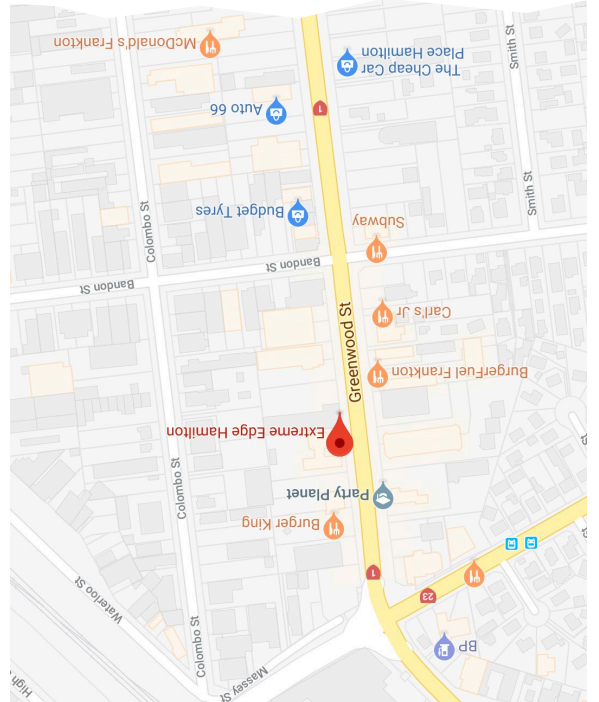

**EXTREME
EDGE**

IT'S PARTY TIME AT

COME AND JOIN
WORLD-CLASS CLIMBER:

AT:

**EXTREME
EDGE**

TO CELEBRATE HIS

TH

BIRTHDAY!

www.extremedgehamilton.com

**EXTREME
EDGE**

90 GREENWOOD ST, FRANKTON, HAMILTON.

WHERE:

**EXTREME
EDGE**

90 GREENWOOD ST,
FRANKTON, HAMILTON.

WHEN:

____ / ____ / ____